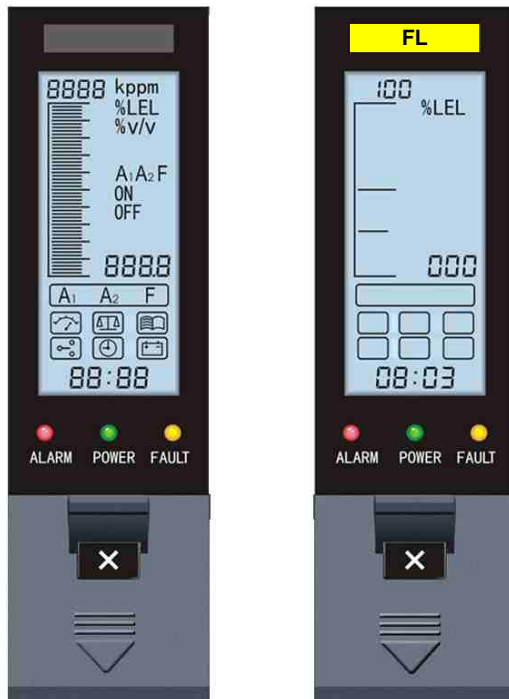

# Status at a Glance

- **Powder blue backlit display**
  - Excellent contrast and viewing angle
  - Can be seen in dark, poorly lit environments
- **Status indication clearly communicated**
  - Gas, range, units, gas reading, bar graph, alarm levels
  - Power, alarm & fault icons with LEDs and audible alarm
- **Event recording included as standard**
  - Enables review of alarm, fault and power history
  - Time and date of on/off operation logged

# Status at a Glance / Operation

Zareba Product Overview

- **Powder blue backlit display**
  - Excellent contrast and viewing angle
  - Can be seen in dark, poorly lit environments
- **Status indication clearly communicated**
  - Gas, range, units, gas reading, bar graph, alarm levels
  - Power, alarm & fault icons with LEDs and audible alarm
- **Event recording included as standard**
  - Enables review of alarm, fault and power history
  - Time and date of on/off operation logged
- **Simple pushbutton operation**
  - Normal operation: 'X' = 'Self Test' or 'Accept/Reset'
  - Configuration via 'hidden' pushbuttons & icon menu
- **Fully user configurable**
  - Gas, range, units, alarm levels
  - Relays normally energised/de-energised, latching/non-latching